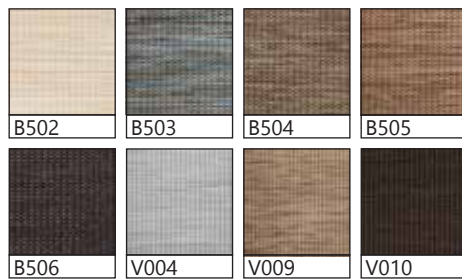

G1

SCAPES B102/B109

*3 in | Light filtering

G2

RAVENWOOD B501

*3 in | Light filtering

G3

LEGACY B1001

*4 in | Room darkening

G4

BARCELONA B2201

*3 in | Light filtering

G5

FLORENCE B1501

*3 in | Light filtering

G6