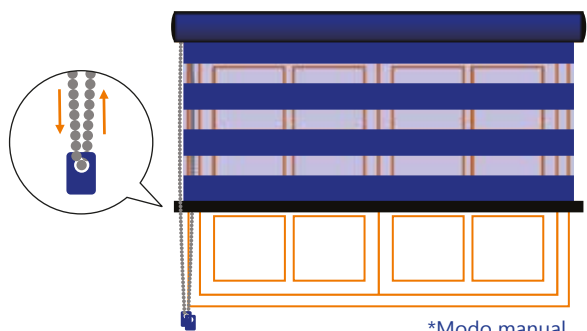

Las persianas tipo zebra convierte tu sala en lugar lujoso, cómodo y elegante, además proporcionan la precisión que necesitas para el control de luz.

*Modo manual